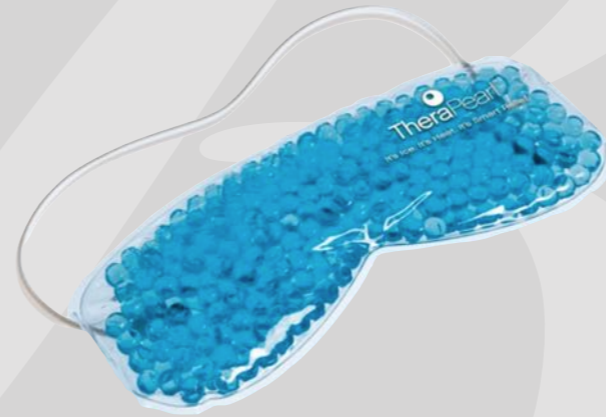

SPA SET UP GUIDE

2023/24

HAIR DRESSING

HAIR DRESSING

HAIR DRESSING

HAIR DRESSING - BABER

Nose & Facial Hair Trimmer

Beard Trimmer

FACIAL EQUIPMENT

FACIAL EQUIPMENT

FACIAL EQUIPMENT

Solawave Red Light Therapy

FACIAL EQUIPMENT

MASSAGE

MASSAGE

MASSAGE