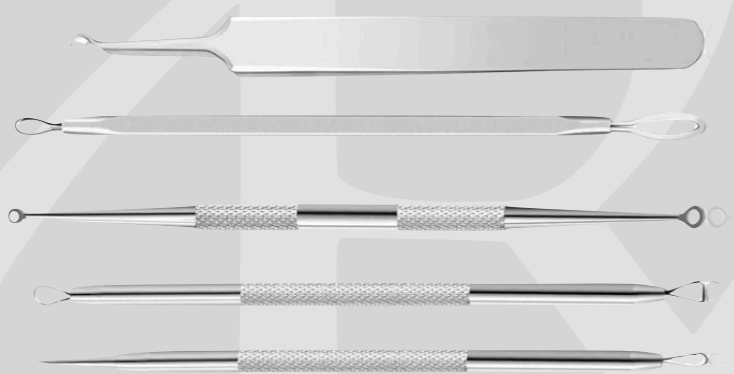

SPA SET UP GUIDE

2023/24

HAIR DRESSING

HAIR DRESSING

HAIR DRESSING

HAIR DRESSING - BABER

Nose & Facial Hair Trimmer

Beard Trimmer

FACIAL EQUIPMENT

FACIAL EQUIPMENT

FACIAL EQUIPMENT

Solawave Red Light Therapy

FACIAL EQUIPMENT

MASSAGE

MASSAGE

MASSAGE